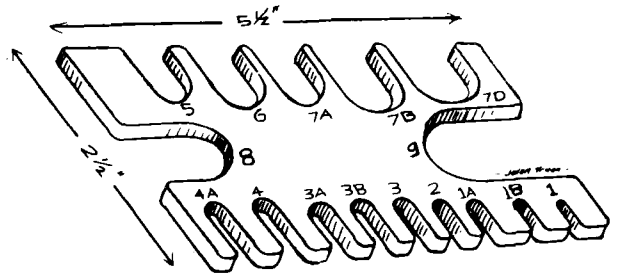

Rose Wing Measure: 15cm, 30cm, & 60cm rigid tempered steel rules. "Bend-of-wing" fixture secured at right angles to the end of the rule. The fixture is "off-set" to permit accurate tail measurements.

Price: 15cm rule is \$ 9.85 ppd. Insurance
 30cm rule is \$18.50 ppd. Optional,
 60cm rule is \$39.00 insured and ppd. Add 50¢

Checks must accompany order.

Order from: Chris. N. Rose, 98 Lopez Road, Cedar Grove, NJ 07009. Allow at least four weeks for shipment.

Color band combinations: For individually marking a population with colored leg bands. Computer print-out in field-portable format of all possible color-combinations. Send a complete list of colors and the number of leg bands you'll use per bird. \$15. Available through Carola Haas, Fernow Hall, Cornell University, Ithaca, NY 14853, (607) 255-3191. (701-544-3581 mid-April through August).

Leg Gauge: For proper determination of band sizes. Accurately-machined slots correspond to inside diameter of all band sizes from 1 thru 9. The easy-to-use gauge allows pre-selection of correct band, thus eliminating the difficult job of removing improper-fitting bands. Made of durable plastic, 2½" × 5½", with engraved lettering. Price: \$6.00 ppd. in U.S.A.