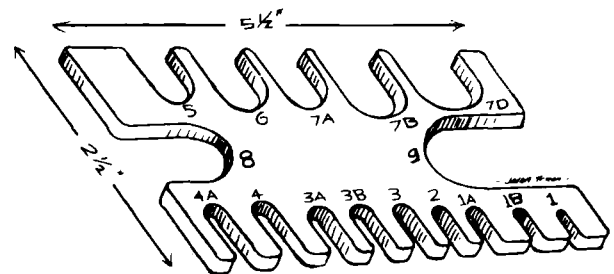

Price List available on request.

Example: 70/2 & 50/2 Nylon, 4-shelf, Black. Loops tied on themselves in square knots. Tethered at 18" intervals to top double support cords. Top loops white, balance black. Webbing 120 meshes high — 25% longer than frame.

Bleitz Wildlife Foundation • 5334 Hollywood Boulevard
 Hollywood CA 90027 • Telephone (213) 463-6636

Rose Wing Measures: 15cm, 30cm, & 60cm rigid tempered steel rules. The 15cm rule is stainless, 19mm wide, graduated ½mm, mm, & cm; 30cm rule is satin chrome finish, 2.5cm wide, graduated ½mm, mm, & cm; 60cm rule is satin chrome finish, 2.9cm wide, graduated ½mm, mm, & cm.

The rules feature a stainless steel "bend-of-wing" fixture secured at right angles to the end of the rule. The fixture is offset to permit tail measurements.

Prices: 15cm rule is \$9.85 ppd. + .45 ins. in U.S.A. (insurance optional)
 30cm rule is \$18.50 ppd. + .45 ins. in U.S.A. (insurance optional)
 60cm rule is \$39.00 insured and ppd.

(Prices subject to change.)

Institutions: Please send payment with order.

Order from: Chris N. Rose, 98 Lopez Road, Cedar Grove, NJ 07009. Allow at least four weeks for shipment.

Leg Gauge: For proper determination of band sizes. Accurately-machined slots correspond to inside diameter of all band sizes from 1 thru 9. The easy-to-use gauge allows pre-selection of correct band, thus eliminating the difficult job of removing improper-fitting bands. Made of durable plastic, 2½" × 5½", with engraved lettering. Price: \$6.00 ppd. in U.S.A.