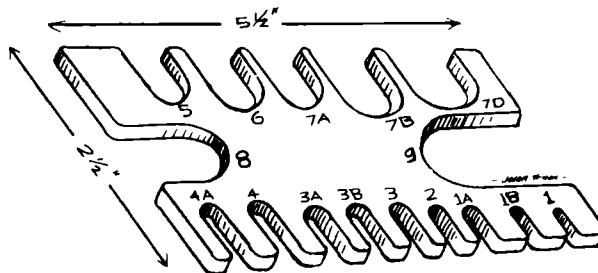

### Price List available on request.

**Example:** 70/2 & 50/2 Nylon, 4-shelf, Black. Loops tied on themselves in square knots. Tethered at 18" intervals to top double support cords. Top loops white, balance black. Webbing 120 meshes high — 25% longer than frame.

Bleitz Wildlife Foundation • 5334 Hollywood Boulevard  
 Hollywood CA 90027 • Telephone (213) 463-6636

**Rose Wing Measures:** 15cm, 30cm, & 60cm rigid tempered steel rules. The 15cm rule is stainless, 19mm wide, graduated ½mm, mm, & cm; 30cm rule is satin chrome finish, 2.5cm wide, graduated ½mm, mm, & cm; 60cm rule is satin chrome finish, 2.9cm wide, graduated ½mm, mm, & cm.

The rules feature a stainless steel "bend-of-wing" fixture secured at right angles to the end of the rule. The fixture is offset to permit tail measurements.

Prices: 15cm rule is \$9.85 ppd. + .45 ins. in U.S.A. (insurance optional)  
 30cm rule is \$18.50 ppd. + .45 ins. in U.S.A. (insurance optional)  
 60cm rule is \$39.00 insured and ppd.

(Prices subject to change.)

**Institutions: Please send payment with order.**

Order from: Chris N. Rose, 98 Lopez Road, Cedar Grove, NJ 07009. Allow at least four weeks for shipment.

**Leg Gauge:** For proper determination of band sizes. Accurately-machined slots correspond to inside diameter of all band sizes from 1 thru 9. The easy-to-use gauge allows pre-selection of correct band, thus eliminating the difficult job of removing improper-fitting bands. Made of durable plastic, 2½" × 5½", with engraved lettering. Price: \$6.00 ppd. in U.S.A.