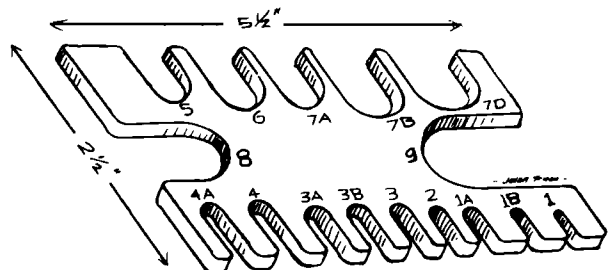

Portable, stackable anodized duraluminum Net Poles, in ⅝" diameter, 36" sections, 40" sections, 48" sections; 1" diameter in 48" sections.

Price List available on request.

Example: 70/2 & 50/2 Nylon, 4-shelf, Black. Loops tied on themselves in square knots. Tethered at 18" intervals to top double support cords. Top loops white, balance black. Webbing 120 meshes high — 25% longer than frame.

#1—7 × 18 × 1½ $ 5.00.

#2—7 × 30 × 1½ $ 7.00.

#3—7 × 42 × 1½ $ 9.50.

#4—7 × 60 × 1½ $13.00.

We prefer to ship UPS, so please include STREET address. Surface U.S. delivery is included. Air or Export shipment costs added.

Bleitz Wildlife Foundation • 5334 Hollywood Boulevard
Hollywood CA 90027 • Telephone (213) 463-6636

VOLUNTEER NEEDED

We are looking for a volunteer bander to handle the advertising in NABB. It is a very important part of NABB. Anyone interested should contact Production Manager Terrence N. Ingram, Box 155, Apple River, IL 61001 for more details.

Leg Gauge: For proper determination of band sizes. Accurately-machined slots correspond to inside diameter of all band sizes from 1 thru 9. The easy-to-use gauge allows pre-selection of correct band, thus eliminating the difficult job of removing improper-fitting bands. Made of durable plastic, 2½" × 5½", with engraved lettering. Price: $6.00 ppd. in U.S.A.

Order from: Len Soucy, 1390 White Bridge Road,
Millington, NJ 07946.