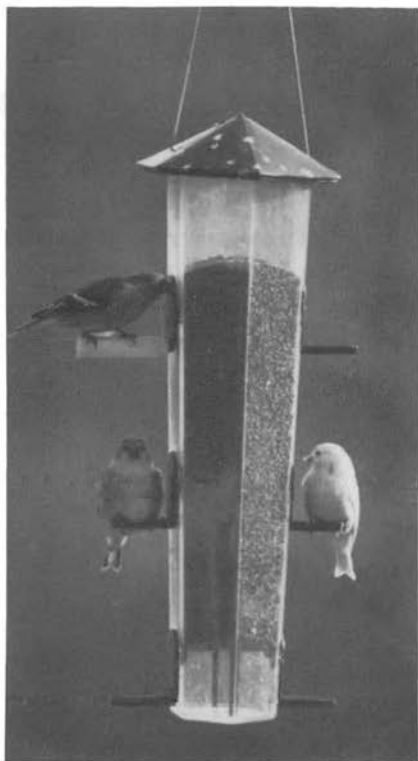

## PHOTO FIELD NOTE: A WHITE GOLDFINCH

Goldfinch "Whitey" (right)  
Photo by D. and K. Purinton

Note dated January 6, 1989.

Enclosed are a few pictures of the albino goldfinch that has been coming to our feeder for the past month. He eats mainly from our thistle feeder. He began coming in early December, and we called Massachusetts Audubon right away. We were told that the bird must be an albino and that the life span was very short. However, he has been around since and fed at our feeder today. We have named him "Whitey."

Dave and Kim Purinton, Bolton

*Editor's Note.* The short life span predicted for Whitey by Massachusetts Audubon refers to the fact that albino creatures generally provide a conspicuous target for predators and, hence, are often short-lived. When Bird Observer requested permission to publish their photo of the bird, Kim Purinton confirmed that Whitey's feathers had been entirely white, and the bill, legs, and feet, as can be seen from the photo, were very pale. She recalled that the eye color, viewed through binoculars at close distance, appeared dark, not red, but was less certain of this. Kim also added the interesting footnote that on December 11, 1989, at the same time the following year, a white goldfinch again appeared at their feeder and stayed around for about a month. Although the Purintons cannot be certain, they think it must have been Whitey, alive and well and still eager for thistle seed.

## SOLAR SIPPER™

“Because birds like a drink of water too.” □ The portable bird-tested Solar Sipper is a cold weather bird watering device. It uses the power of the winter sun as well as air insulation pockets to extend the time that water remains liquid in freezing temperatures during daylight hours. □ It is environmentally safe and makes a perfect gift. It may be used on the ground or on a dry birdbath. An available mounting bracket is useful for elevated installations near windows or feeders.